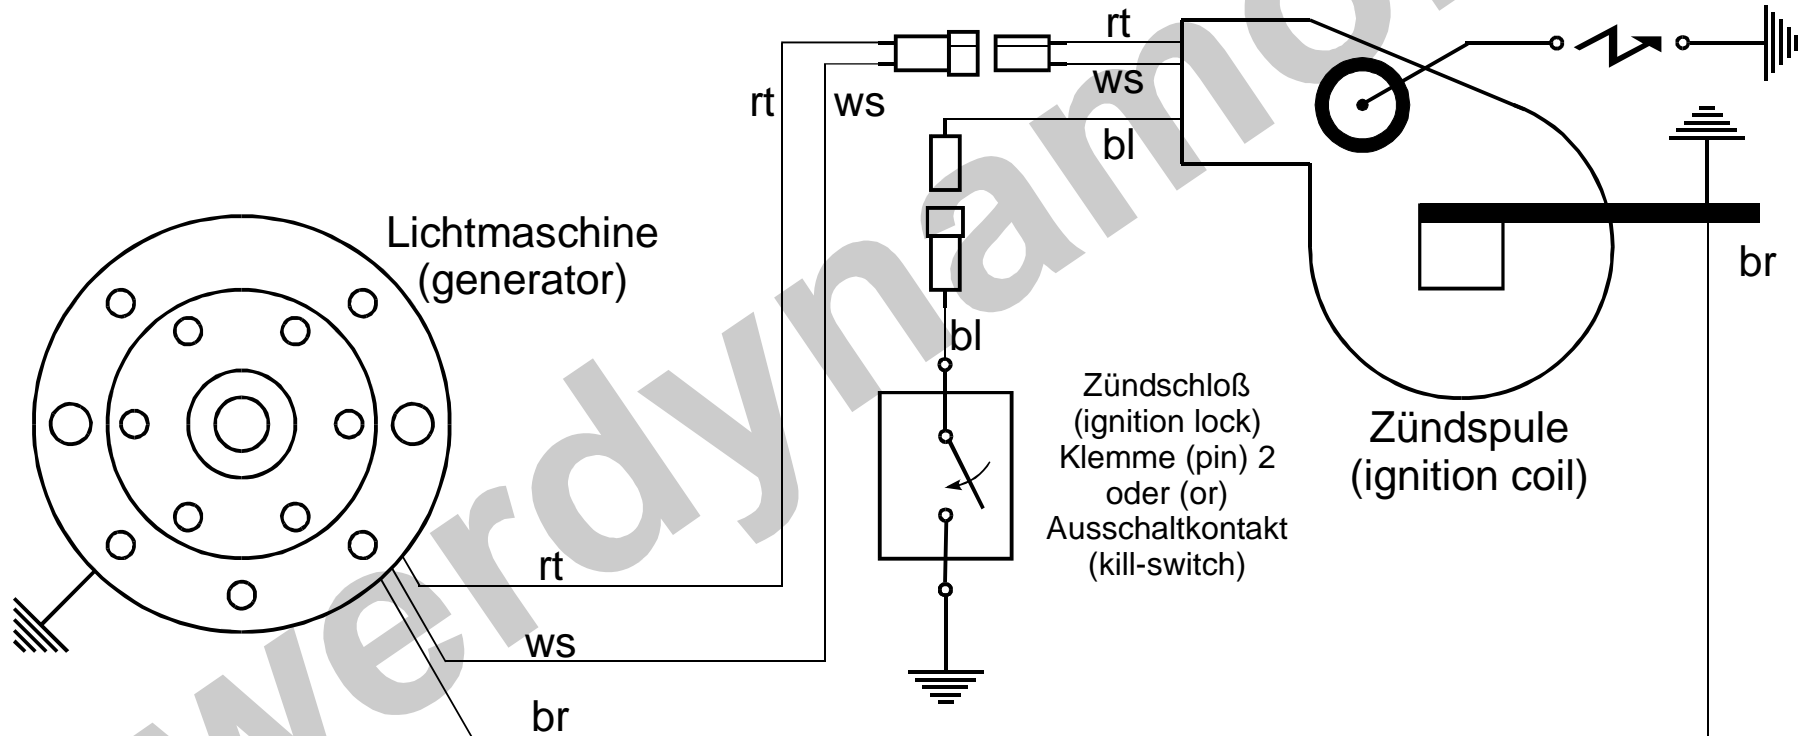

Schaltplan 71-599 (wiring diagram)

Kabelfarben (wiring colours):	
bl	= blau (blue)
br	= braun (brown)
ge	= gelb (yellow)
gn	= grün (green)
gr	= grau (grey)
rt	= rot (red)
sw	= schwarz (black)
ws	= weiß (white)